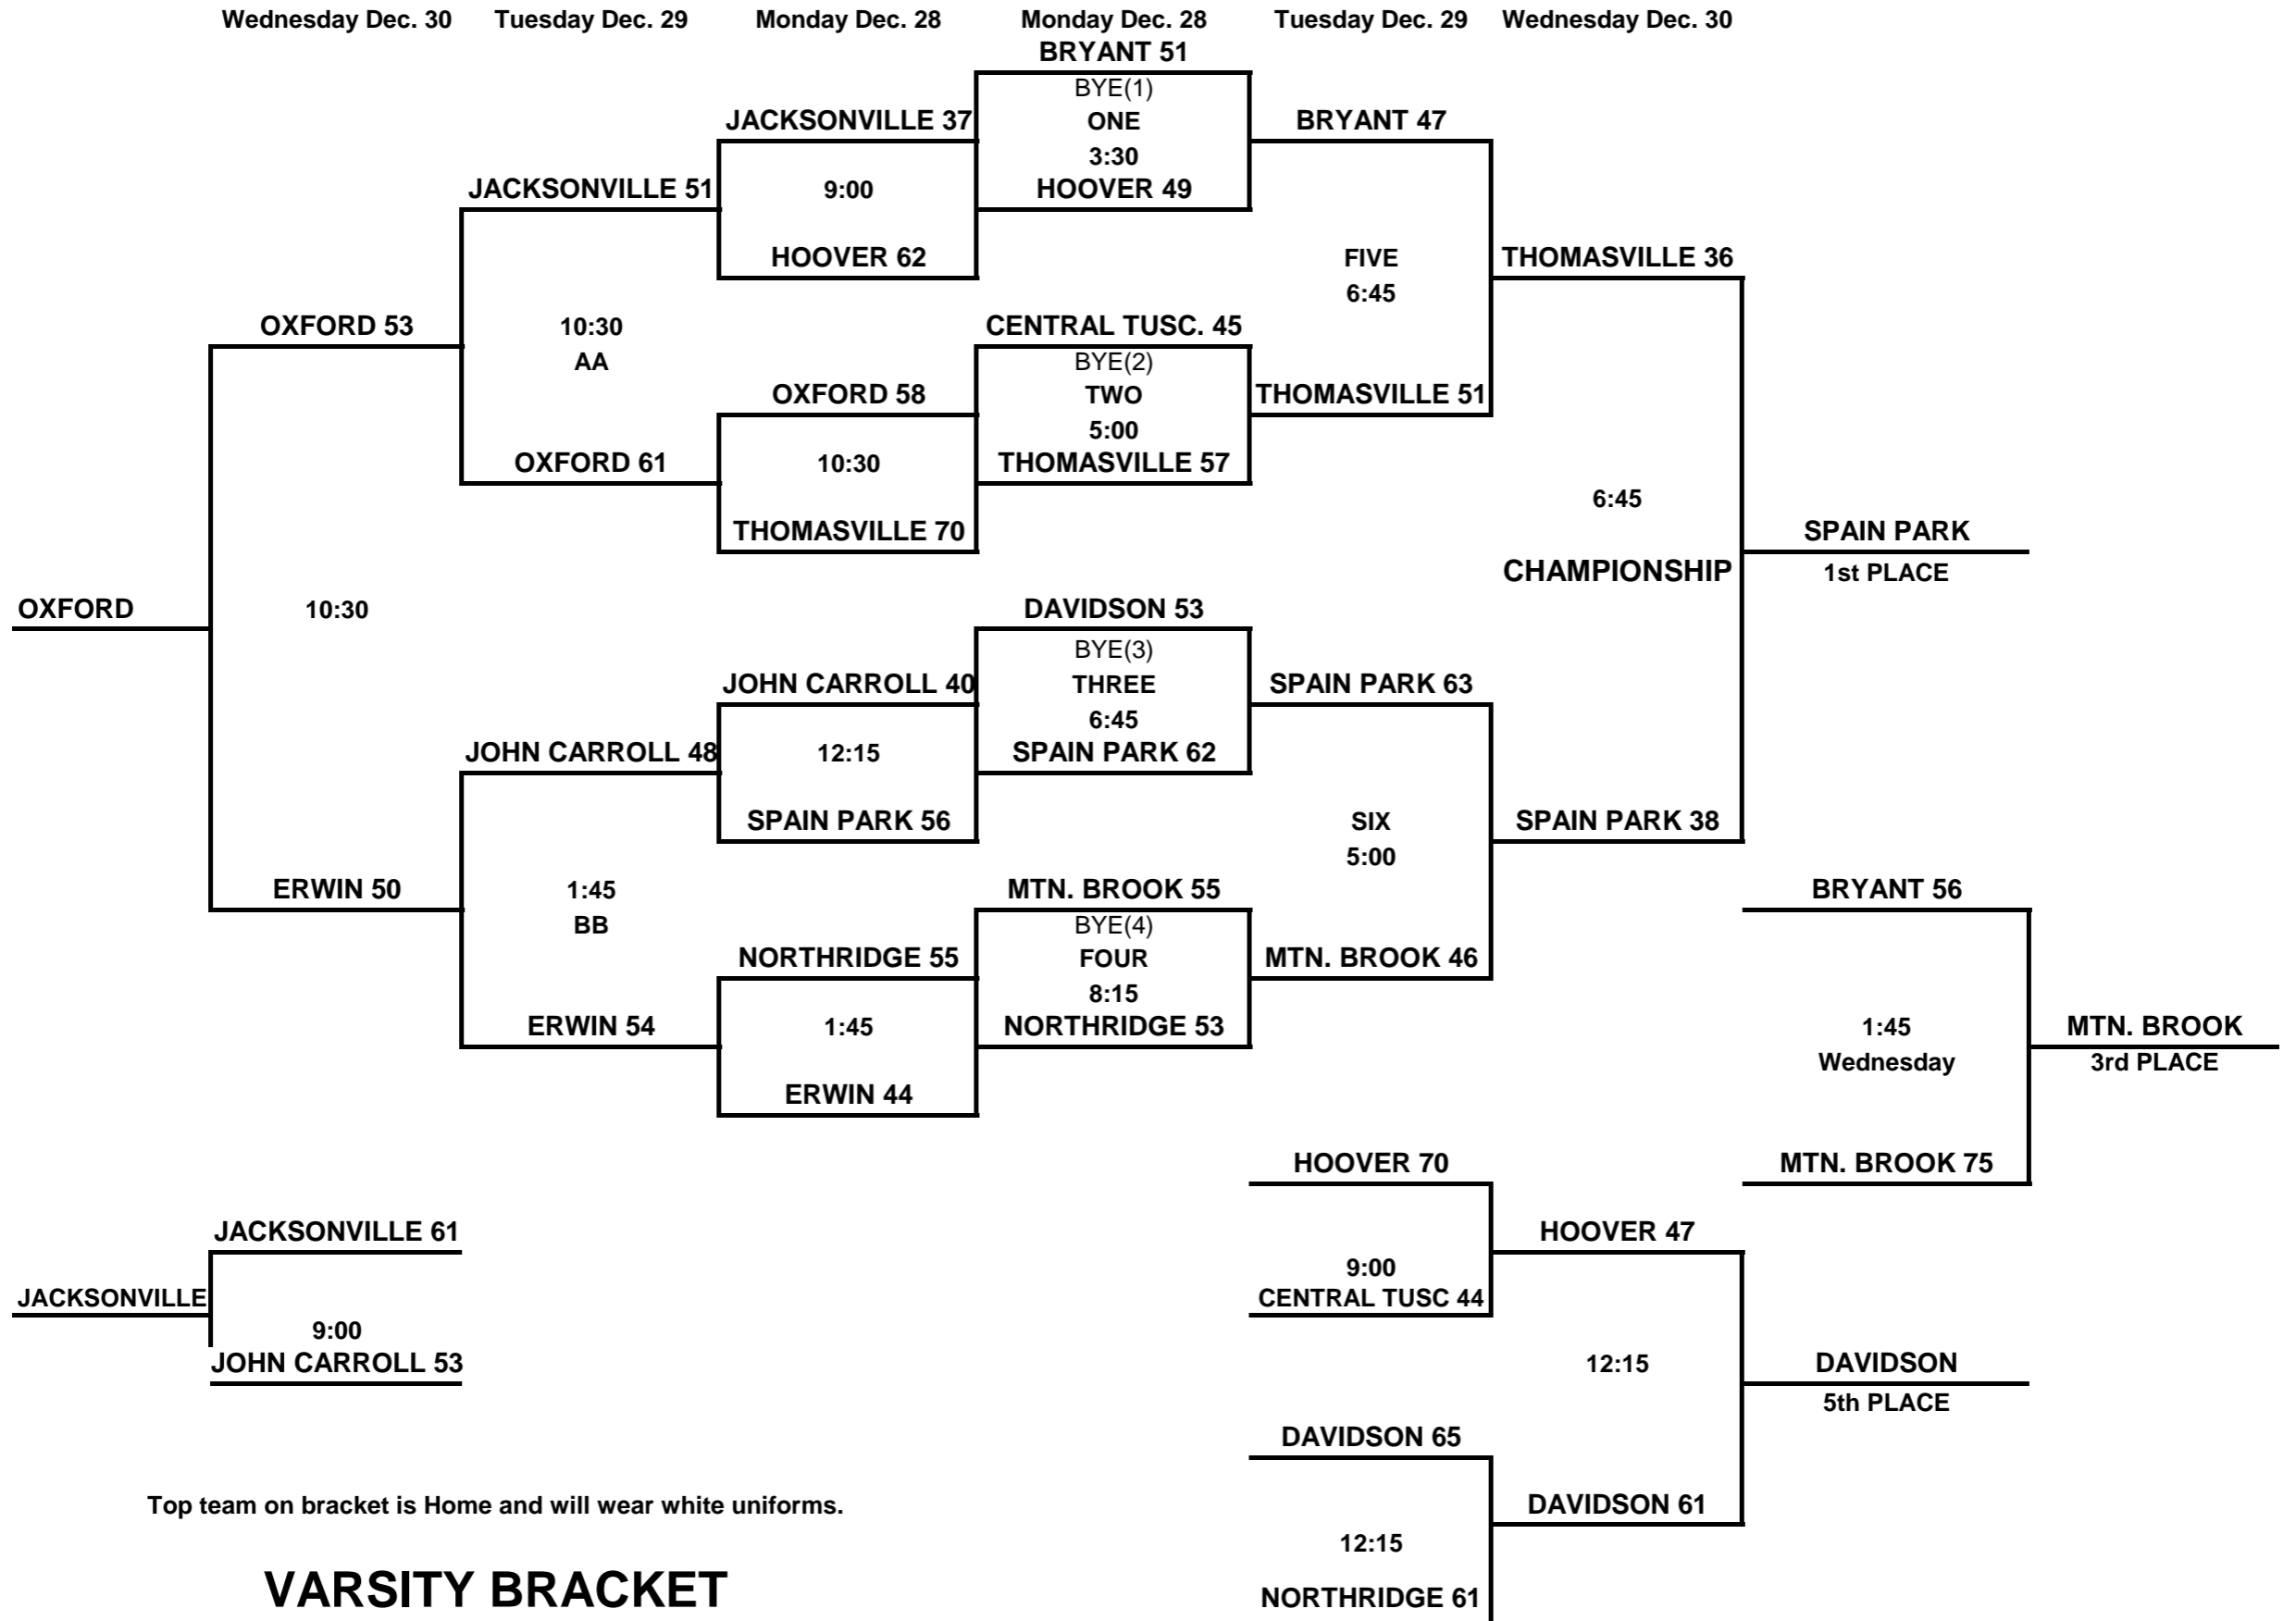

2009 PRINCETON BAPTIST MEDICAL CENTER VARSITY BIG ORANGE CLASSIC

Top team on bracket is Home and will wear white uniforms.

VARSITY BRACKET