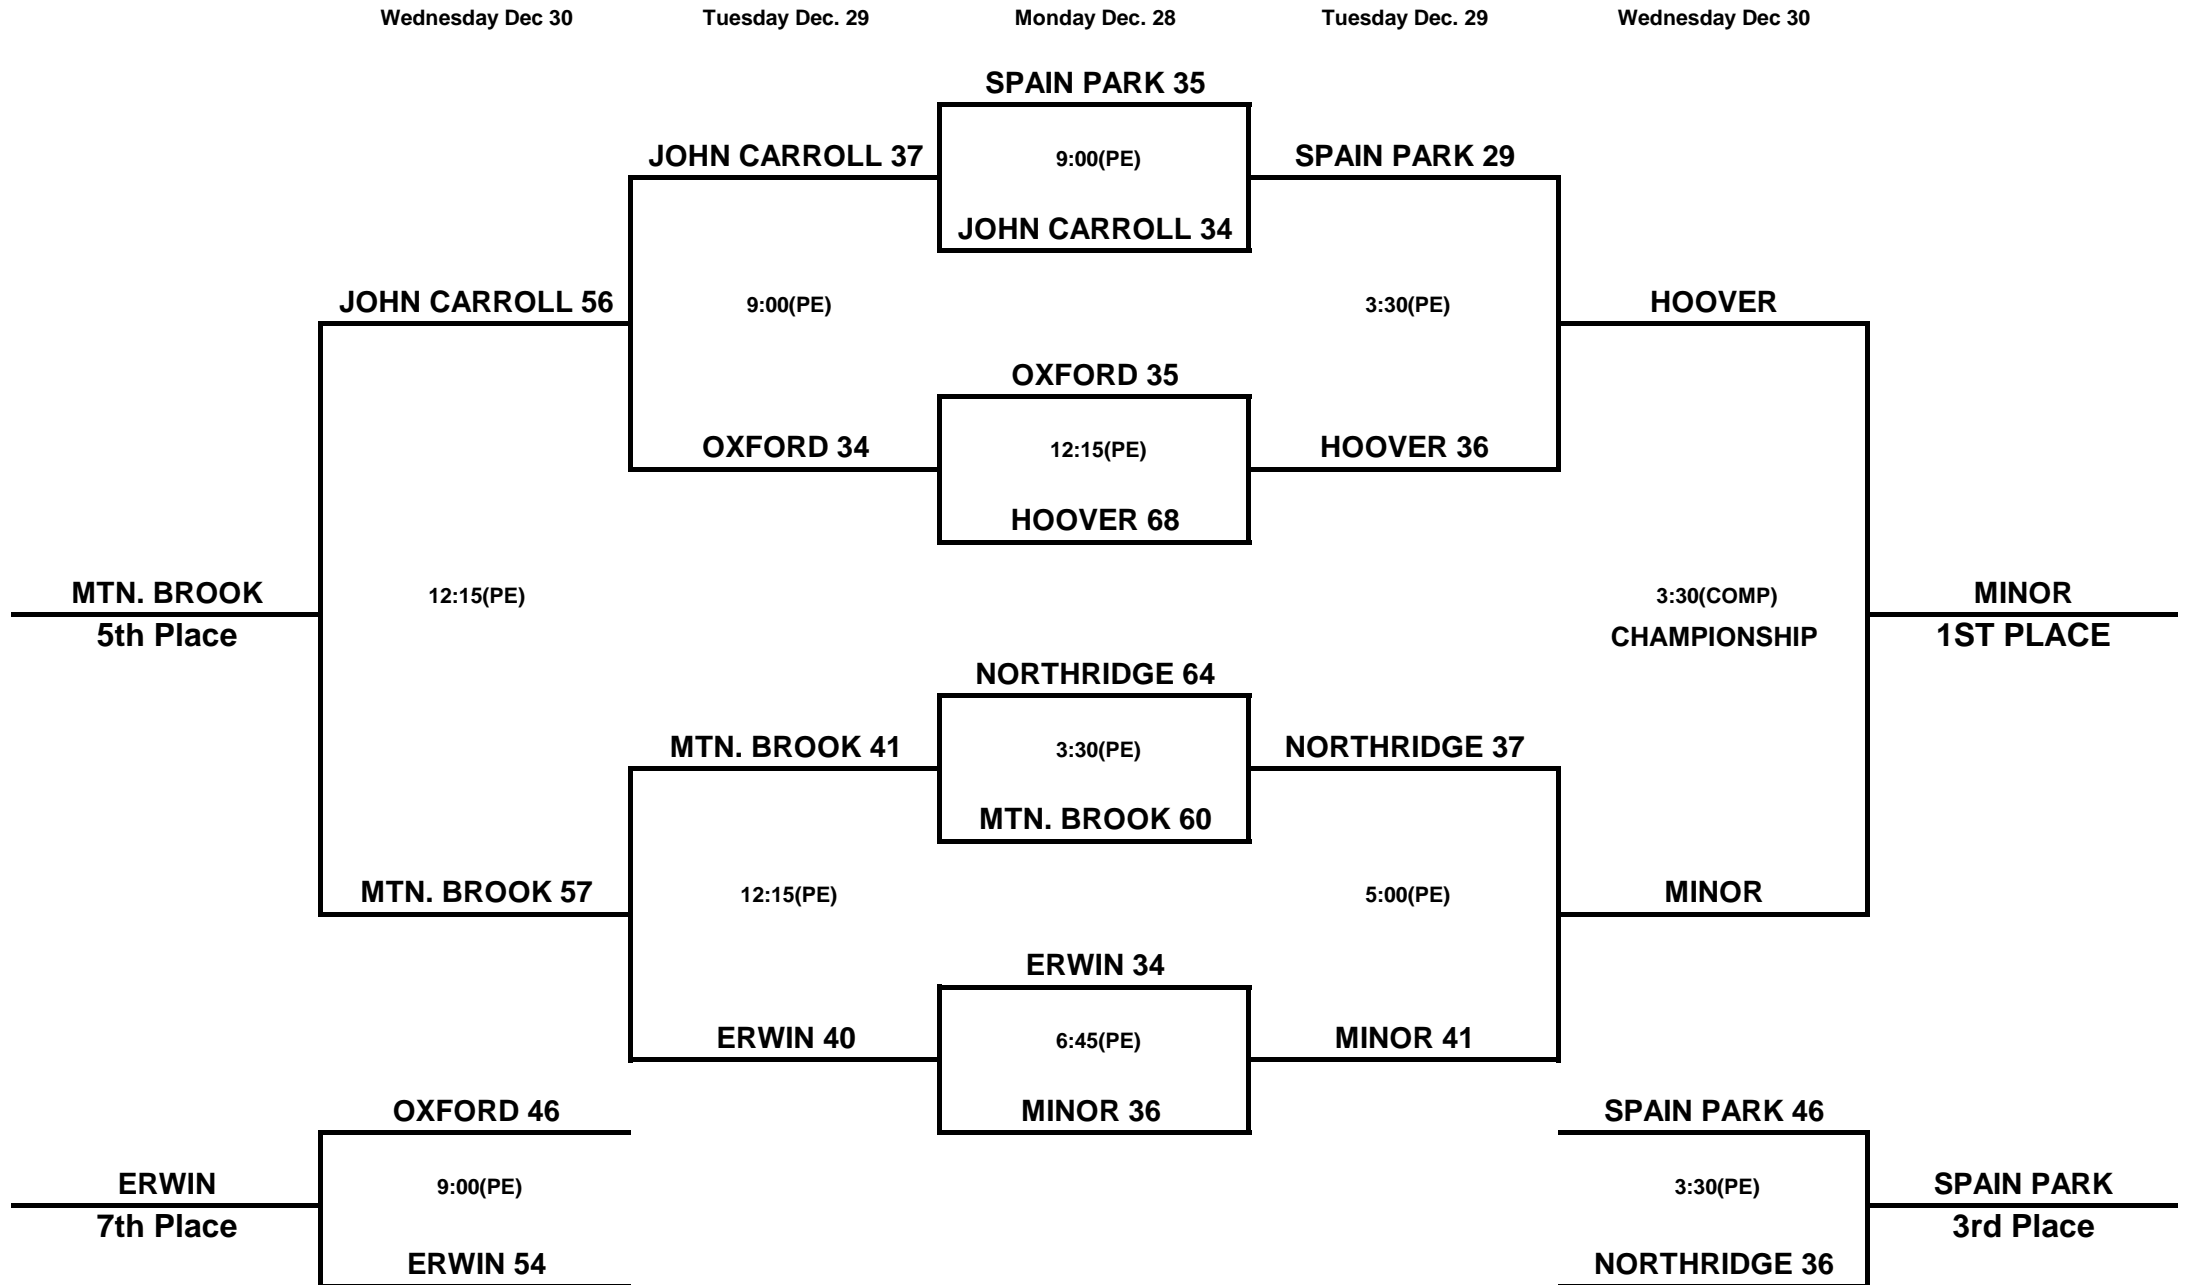

# 2009 PRINCETON BAPTIST MEDICAL CENTER Big Orange Classic

## FRESHMEN Bracket

Top team on bracket is Home and will wear white uniforms.  
(PE) gym down hall      (COMP) main gym