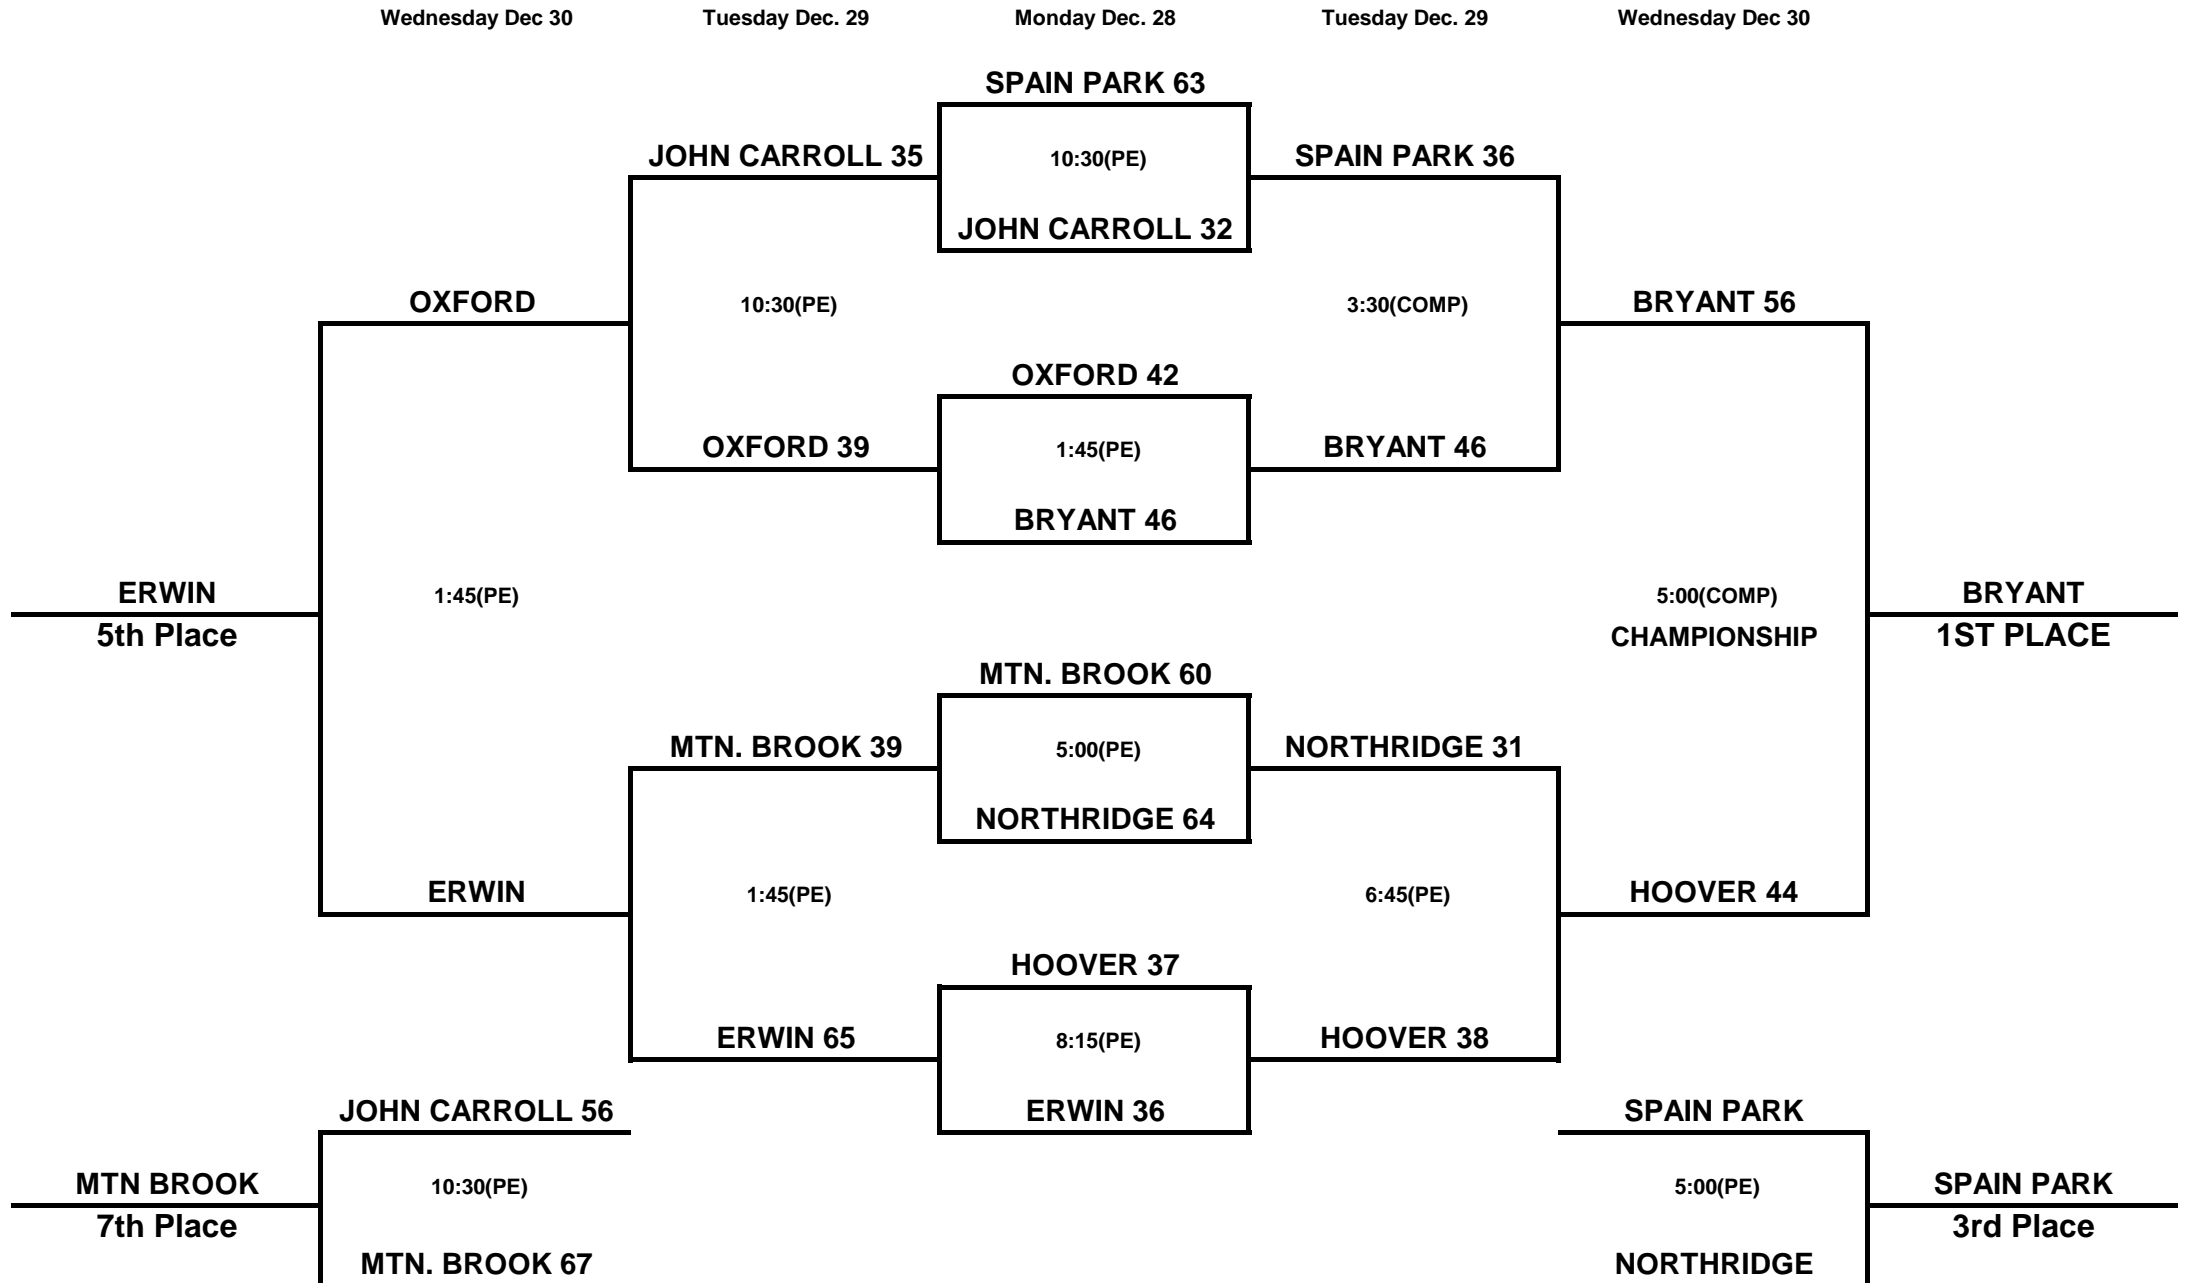

2009 PRINCETON BAPTIST MEDICAL CENTER BIG ORANGE CLASSIC

Junior Varsity Bracket

Top team on bracket is Home and will wear white uniforms.
(PE) gym down hall (COMP) main gym