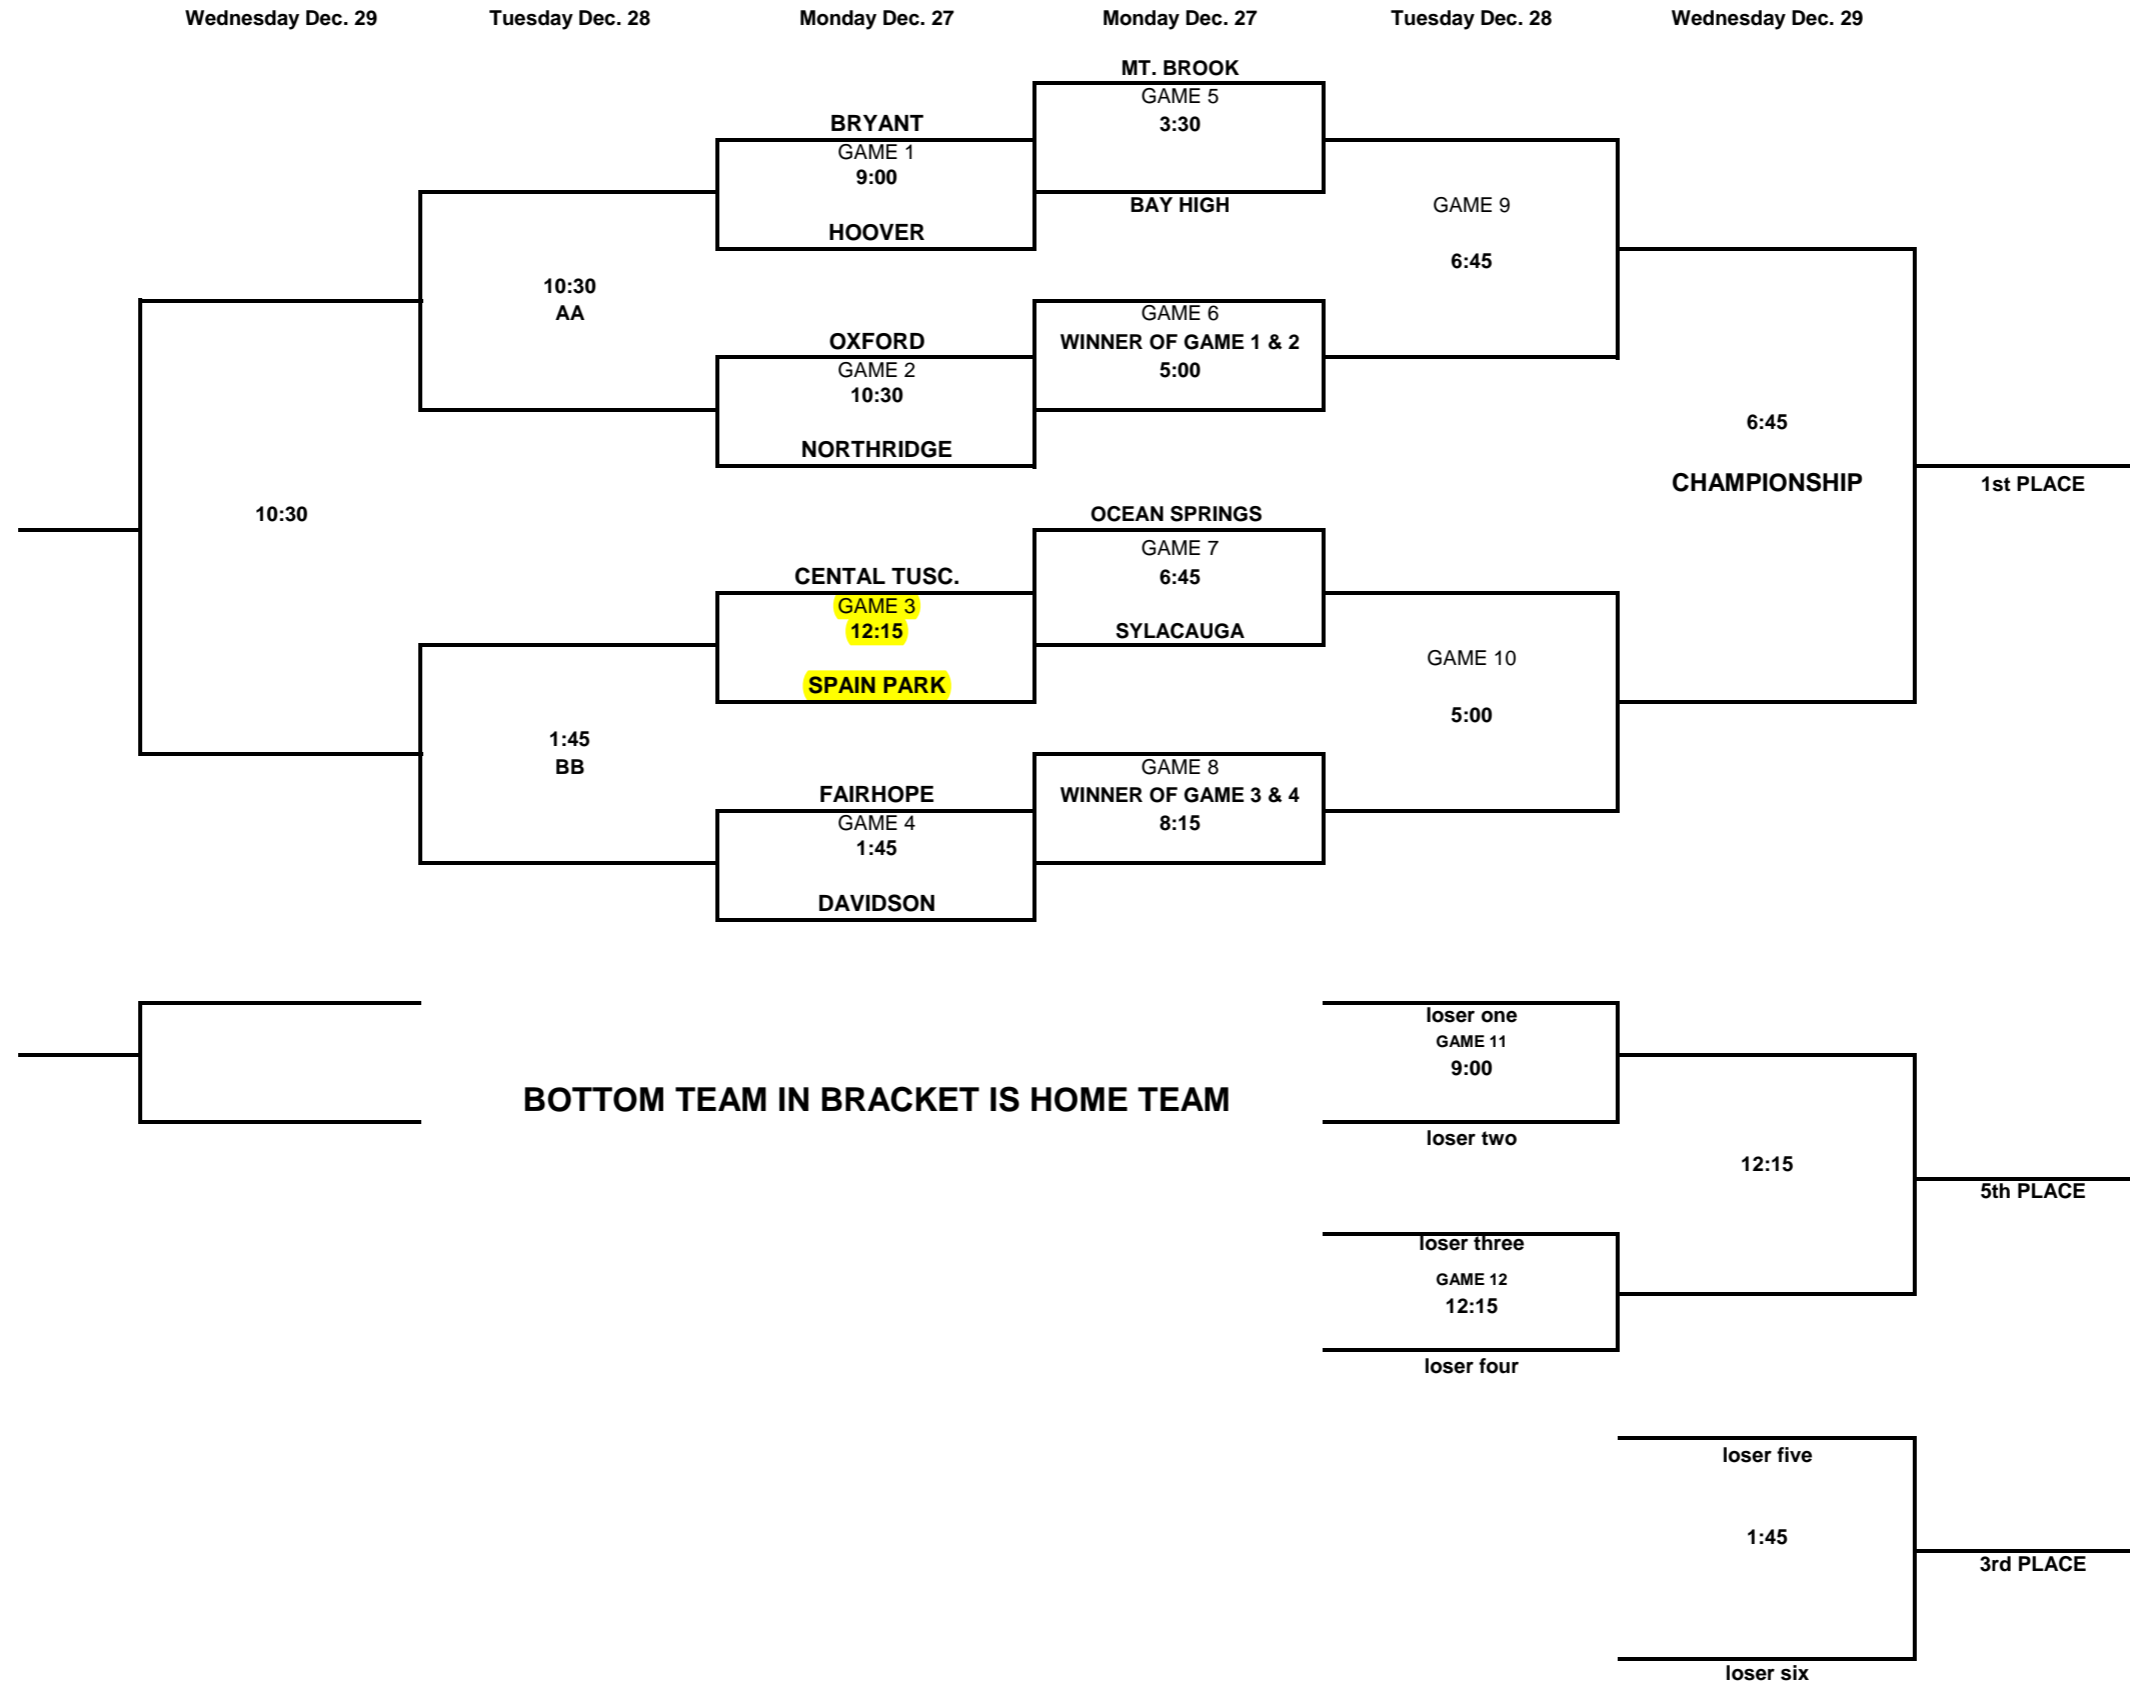

2010 BAPTIST HEALTH CENTER HOOVER VARSITY BIG ORANGE CLASSIC

VARSITY BRACKET

Top team on bracket is Home and will wear white uniforms.