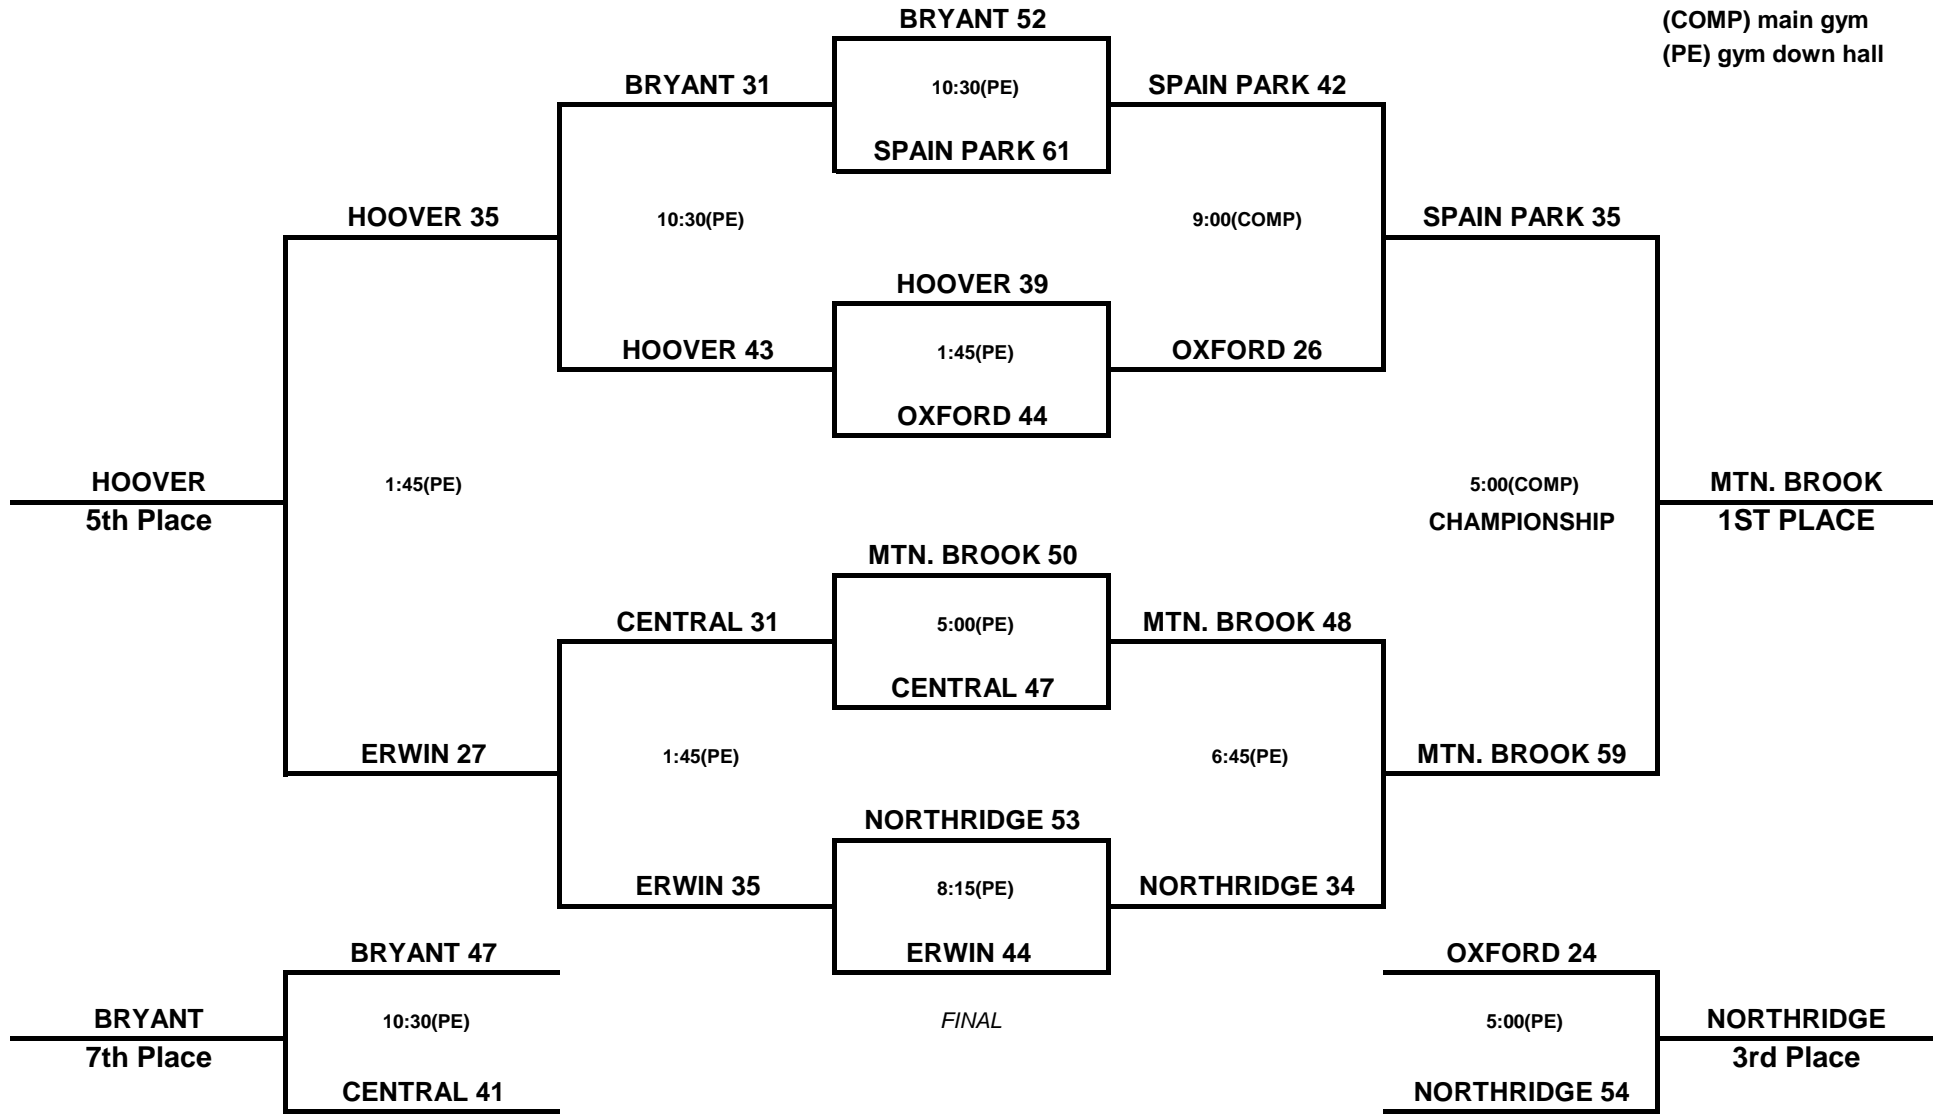

2010 BAPTIST HEALTH CENTER HOOVER BIG ORANGE CLASSIC

Wednesday Dec 29

Tuesday Dec. 28

Monday Dec. 27

Tuesday Dec. 28

Wednesday Dec 29

(COMP) main gym
(PE) gym down hall

JR. VARSITY BRACKET

Top team on bracket is Home and will wear white uniforms.