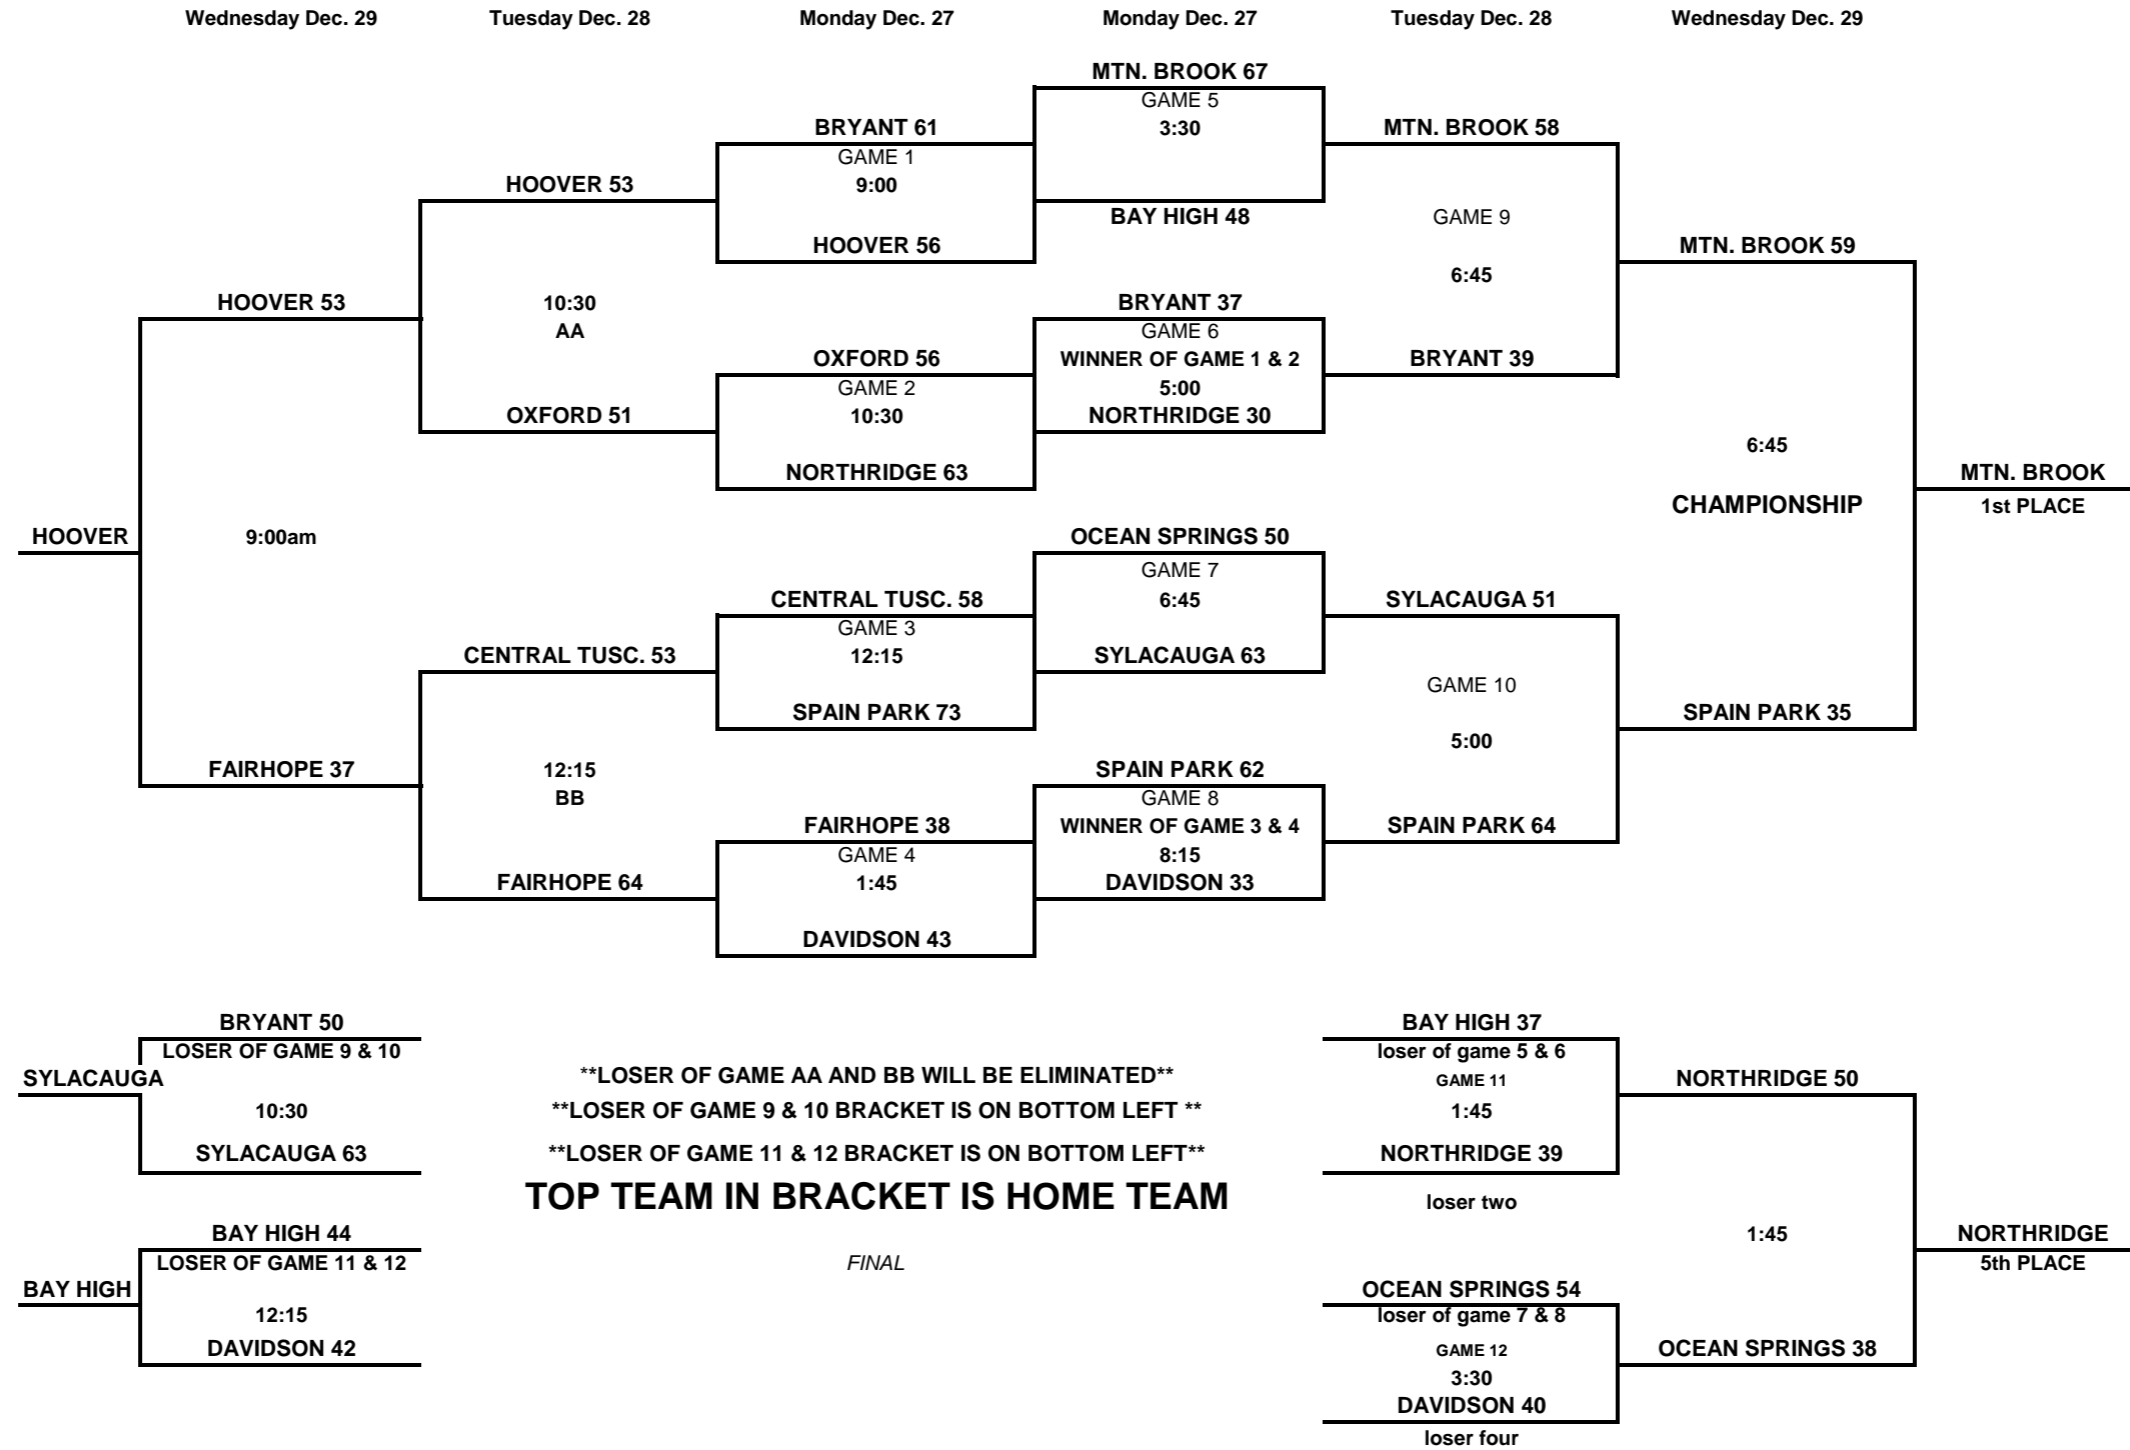

# 2010 PRINCETON BAPTIST MEDICAL CENTER VARSITY BIG ORANGE CLASSIC

## VARSITY BRACKET

Top team on bracket is Home and will wear white uniforms.